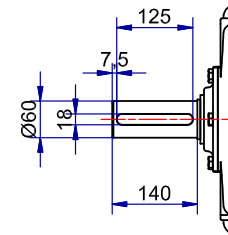

Shaft detail

01-IP55-Cast Iron-IE3-225S B3-4