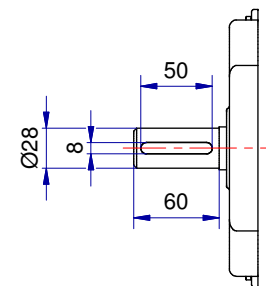

Shaft detail

01-IP55-Cast Iron-IE3-112M B3-2_6