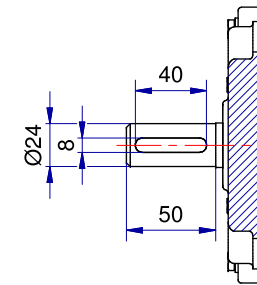

Shaft detail

01-IP55-Cast Iron-IE3-90S B3-2\_6