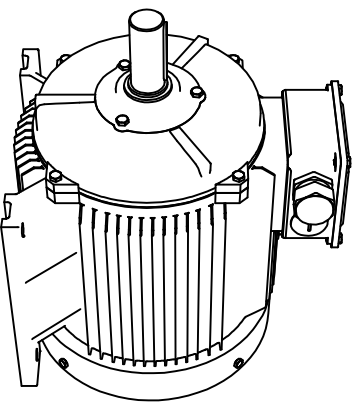

Shaft detail

01-IP55-Cast Iron-IE3-250M B3-2