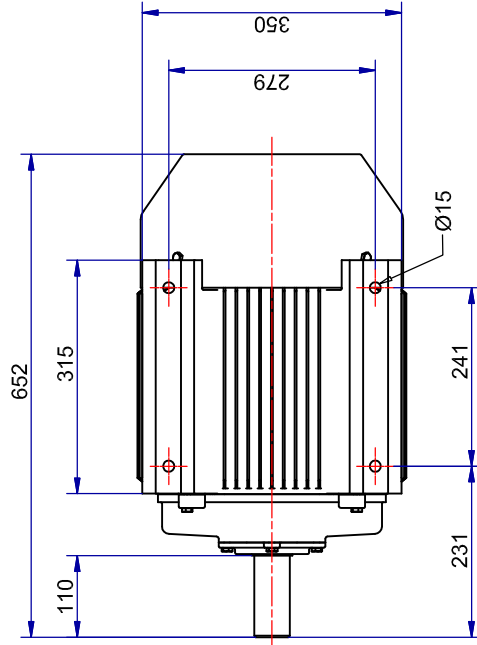

Shaft detail

01-IP55-Cast Iron-IE3-180M B3-2_4