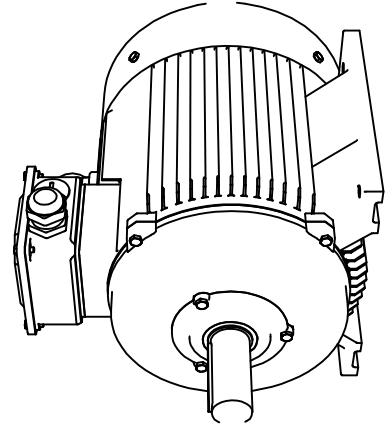

Shaft detail

01-IP55-Cast Iron-IE3-180M B3-2_4