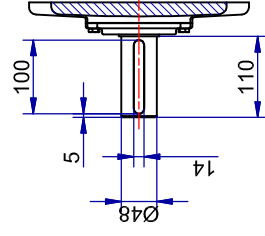

Shaft detail

01-IP55-Cast Iron-IE3-180M B3-2_4