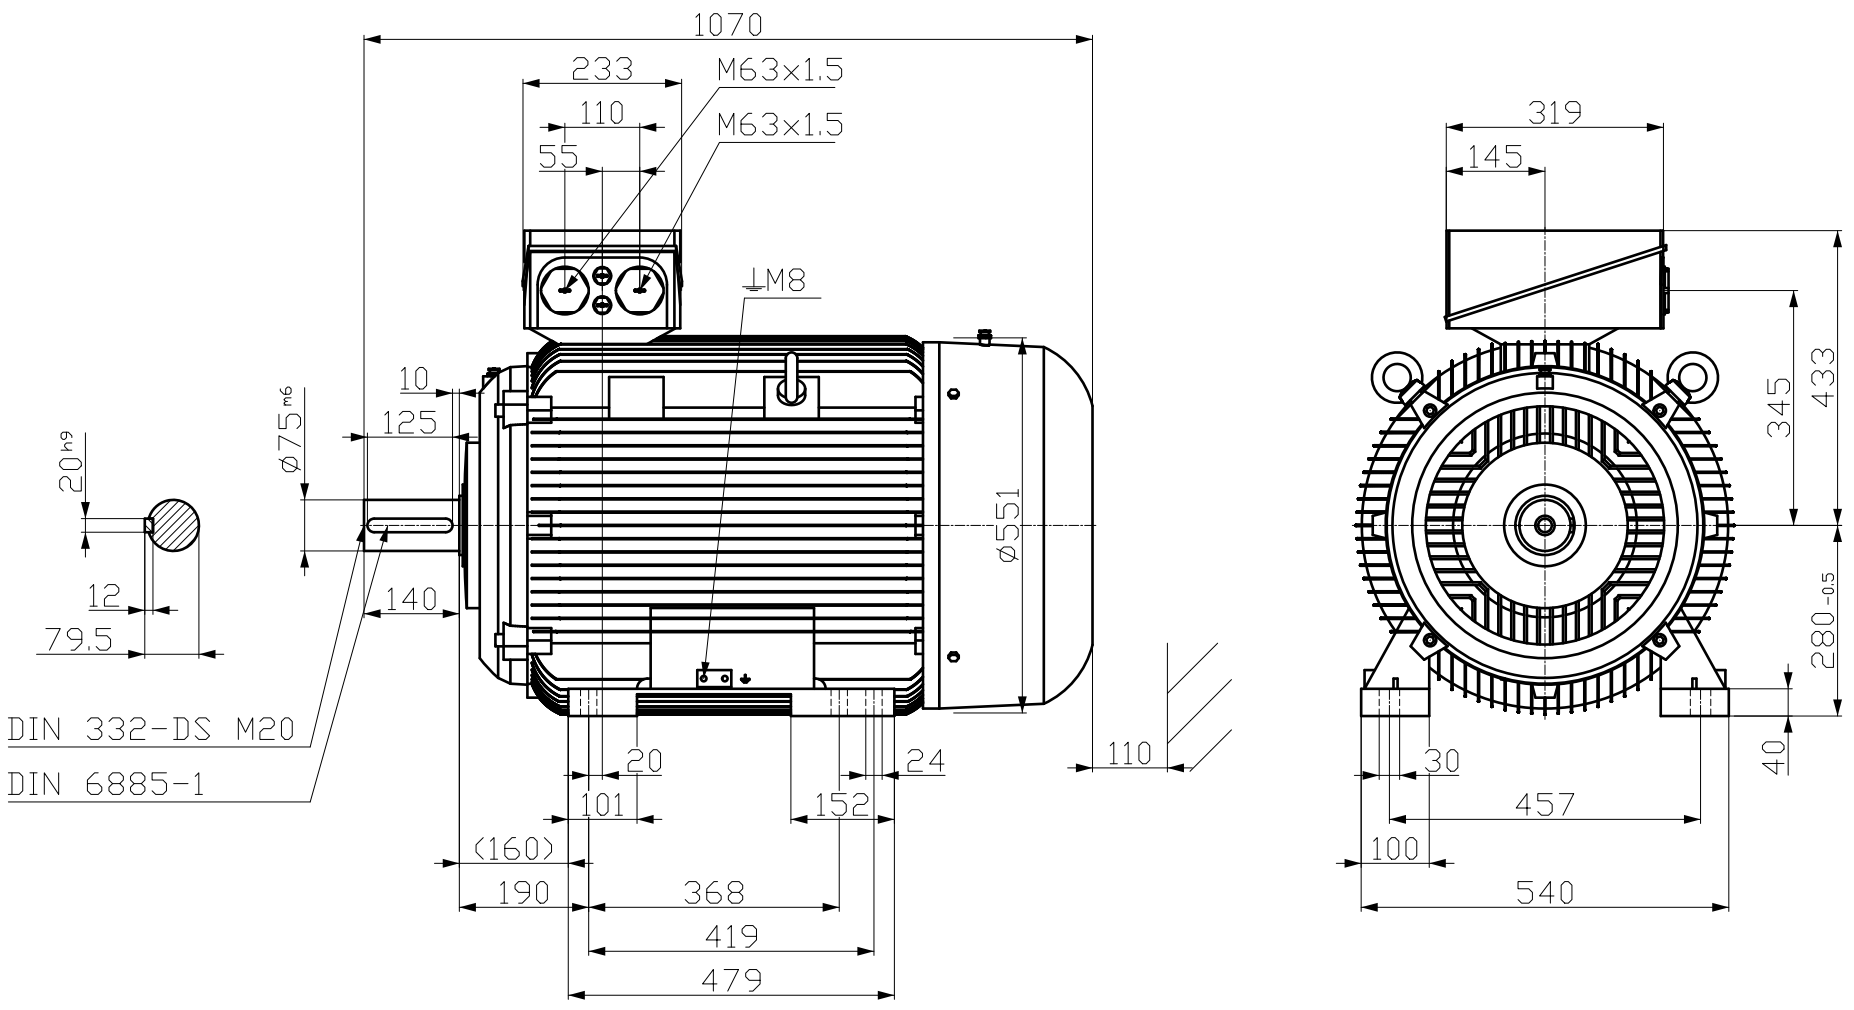

DIN 332-DS M20
DIN 6885-1

Tolerance	Surface	Material	Weight	Scale
F50F1 el 5000E-H 001 E2 0000S1 F	Author Creator Approval Department Change Order	ÖVS T a: ^@~}*	MLFB	Doc Type
SIEMENS	Doc State Revision	FÍ BECH Index RS	Item No Doc No	Paper Size 1st Language 2nd Language
© INNMOTICS 2023	Project No	E	Ref No	E
				Sheet F of F

V&@a&@A) aV) *^A) A) (a^@a^A)
V&@B&@a&@A) aV) *^A) A) (a^@a^A)