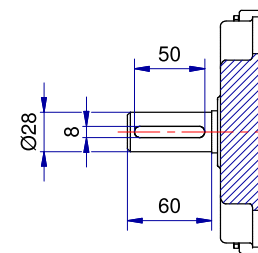

Shaft detail

01-IP55-Cast Iron-IE3-100 B3-2_6